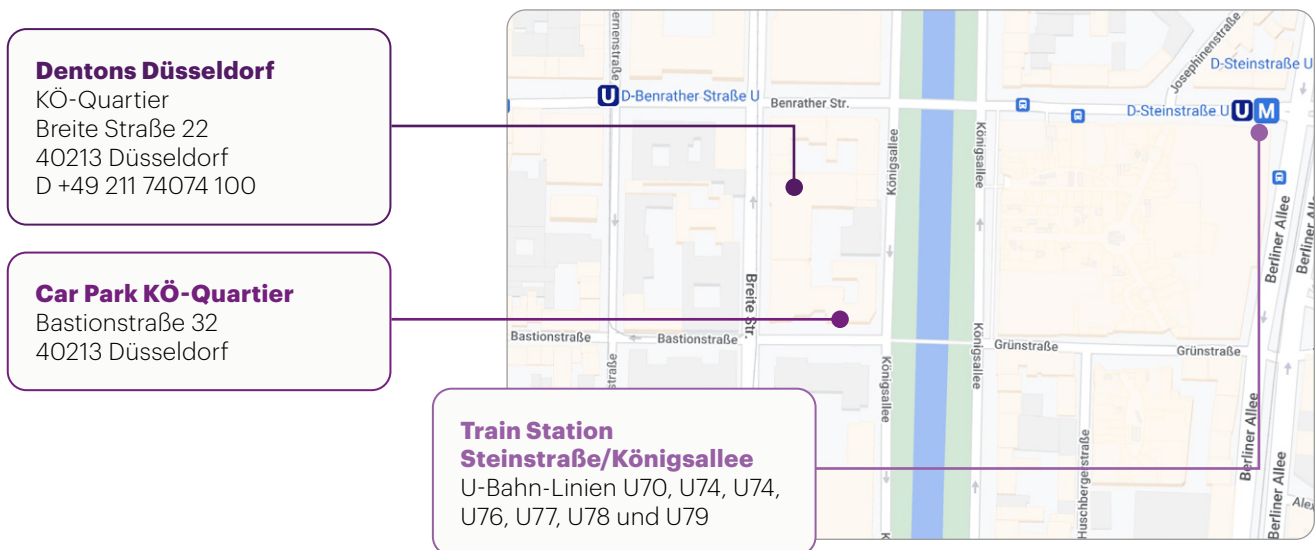

Directions

Welcome to Dentons in Düsseldorf

Grow | Protect | Operate | Finance

October 2023

Planning to visit us? It is our pleasure to welcome you at KÖ-Quartier in Düsseldorf. Centrally located, our office can easily be reached by car as well as by public transport. See you soon at Dentons.

By car

If you arrive by car, it is best to use our underground car park. The access to the underground car park KÖ-Quartier is on Bastionstraße 32. At the barrier please select "Dentons" with the arrows and ring the bell. Our visitor parking spaces are located on level U1.

Our reception will gladly reserve a parking space for you. Follow the signs to Breite Str. 22. You can reach our reception on the 1st floor by using the lifts (in the middle of the underground car park).

By public transport

The subway stop "Steinstraße/Königsallee" is only about 3 minutes walking distance from our office.

Please use the exit in direction "Königsallee" and cross the Königsallee over the bridge. Then follow Benrather Straße until you reach Breite Straße. Turn left at the corner and follow Breite Straße. Our entrance is on the left side.